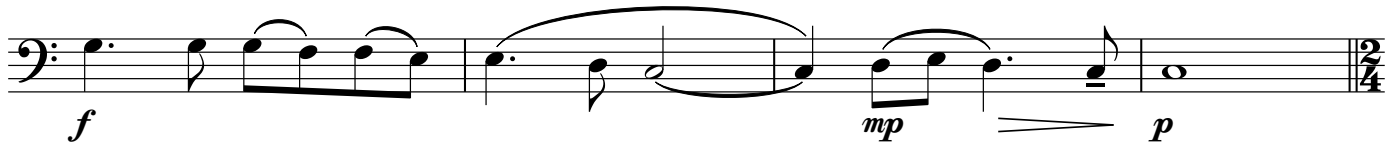

# Audition Etude for Orchestra 2024

Double Bass

Expressively ♩ = 72

Brightly ♩ = 120